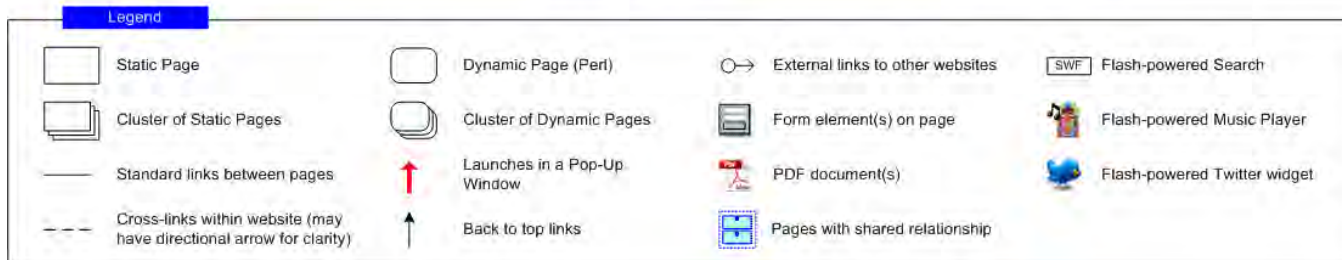

1.7 The Ark Jukebox

- 1.7.1-1.7.x songs

Note: Boldface items are global navigation.

Site Diagram

Structural/Functional Site Diagram: The Ark
 www.theark.org
 v1.0, Last Updated: 11/10/2009

Global Navigation