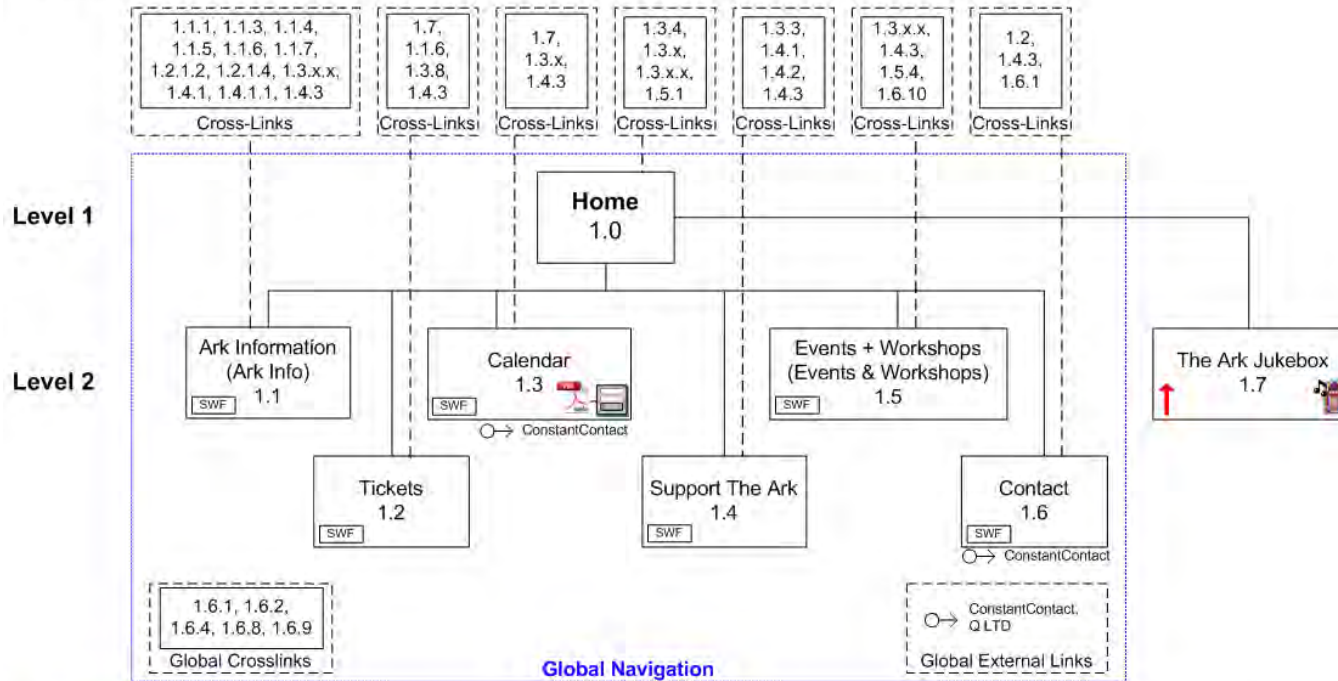

1.7 The Ark Jukebox

- 1.7.1-1.7.x songs

Note: Boldface items are global navigation.

Site Diagram

Structural/Functional Site Diagram: The Ark
 www.theark.org
 v1.0, Last Updated: 11/10/2009

Global Navigation

Structural/Functional Site Diagram: The Ark
 www.theark.org
 v1.0, Last Updated: 11/10/2009

1.1 Ark Information section

Structural/Functional Site Diagram: The Ark
 www.theark.org
 v1.0, Last Updated: 11/10/2009

1.2 Tickets section

Structural/Functional Site Diagram: The Ark
 www.theark.org
 v1.0, Last Updated: 11/10/2009

1.3 Calendar section

Structural/Functional Site Diagram: The Ark
 www.theark.org
 v1.0, Last Updated: 11/10/2009