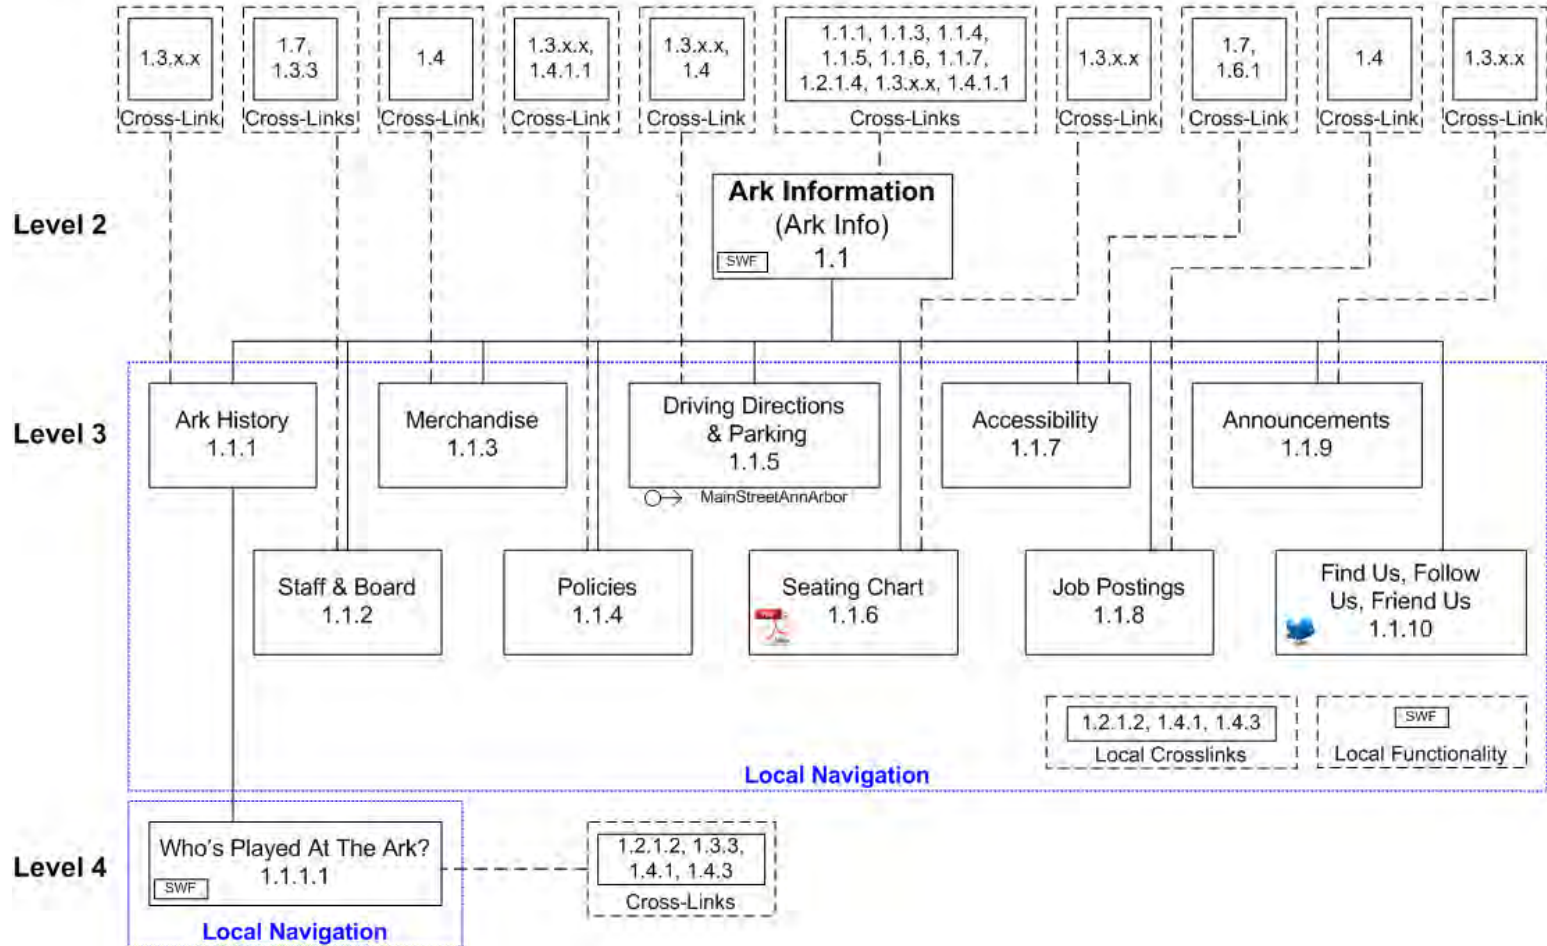

1.7 The Ark Jukebox

- 1.7.1-1.7.x songs

Note: Boldface items are global navigation.

Site Diagram

Structural/Functional Site Diagram: The Ark
 www.theark.org
 v1.0, Last Updated: 11/10/2009

Global Navigation

Structural/Functional Site Diagram: The Ark
 www.theark.org
 v1.0, Last Updated: 11/10/2009

1.1 Ark Information section

Structural/Functional Site Diagram: The Ark
 www.theark.org
 v1.0, Last Updated: 11/10/2009

1.2 Tickets section

Structural/Functional Site Diagram: The Ark
 www.theark.org
 v1.0, Last Updated: 11/10/2009

1.3 Calendar section

Structural/Functional Site Diagram: The Ark
 www.theark.org
 v1.0, Last Updated: 11/10/2009