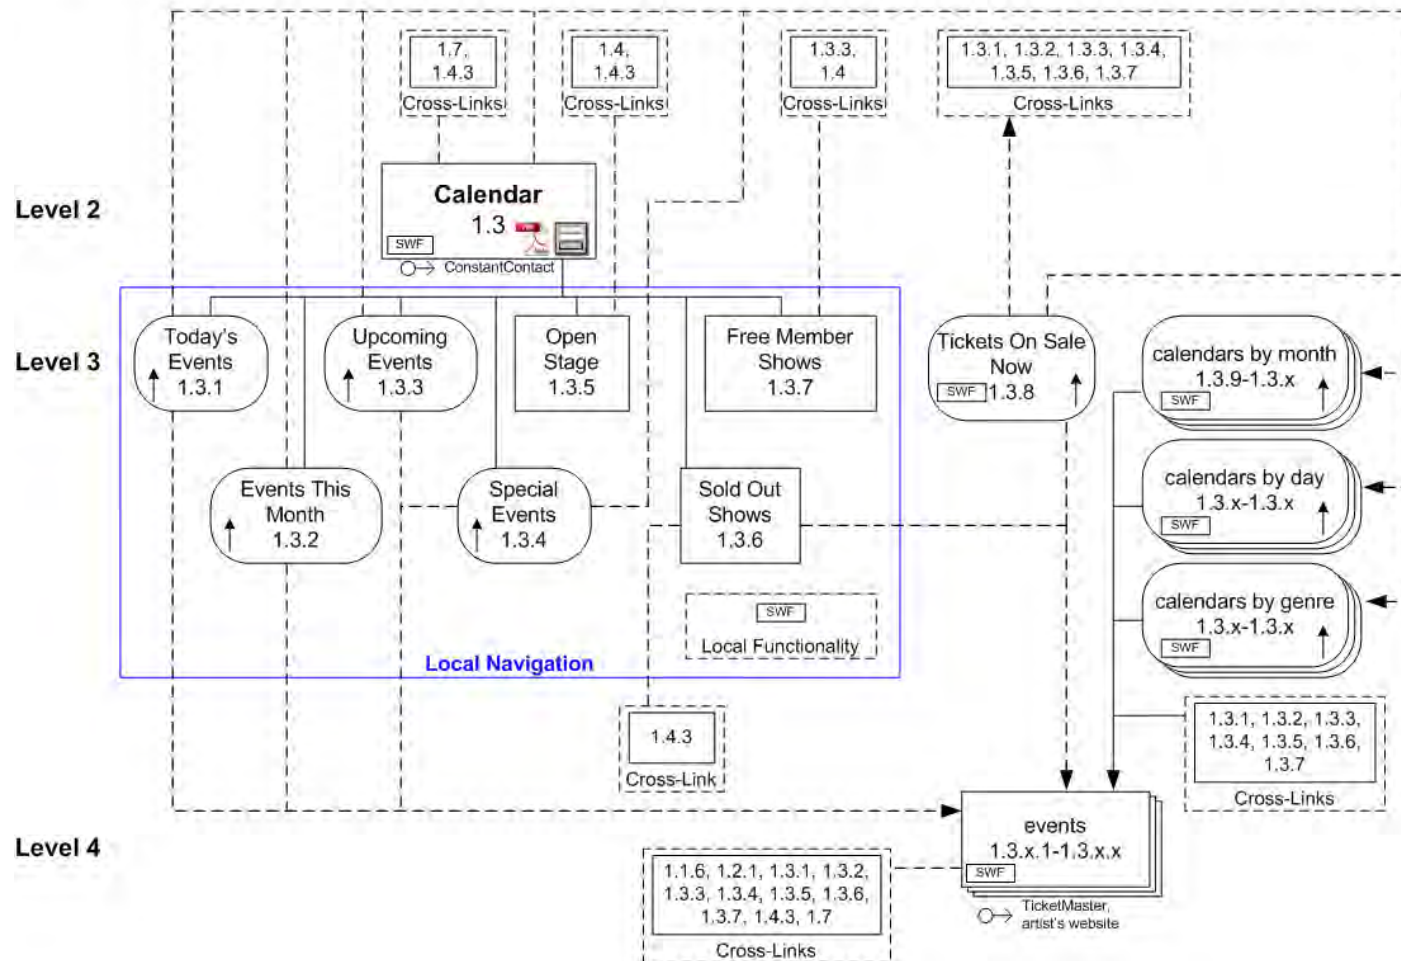

1.7 The Ark Jukebox

- 1.7.1-1.7.x songs

Note: Boldface items are global navigation.

Site Diagram

Structural/Functional Site Diagram: The Ark
 www.theark.org
 v1.0, Last Updated: 11/10/2009

Global Navigation

Structural/Functional Site Diagram: The Ark
 www.theark.org
 v1.0, Last Updated: 11/10/2009

1.1 Ark Information section

Structural/Functional Site Diagram: The Ark
 www.theark.org
 v1.0, Last Updated: 11/10/2009

1.2 Tickets section

Structural/Functional Site Diagram: The Ark
 www.theark.org
 v1.0, Last Updated: 11/10/2009

1.3 Calendar section

Structural/Functional Site Diagram: The Ark
 www.theark.org
 v1.0, Last Updated: 11/10/2009

1.4 Support The Ark section

Structural/Functional Site Diagram: The Ark
 www.theark.org
 v1.0, Last Updated: 11/10/2009

1.5 Events + Workshops section

Structural/Functional Site Diagram: The Ark
 www.theark.org
 v1.0, Last Updated: 11/10/2009