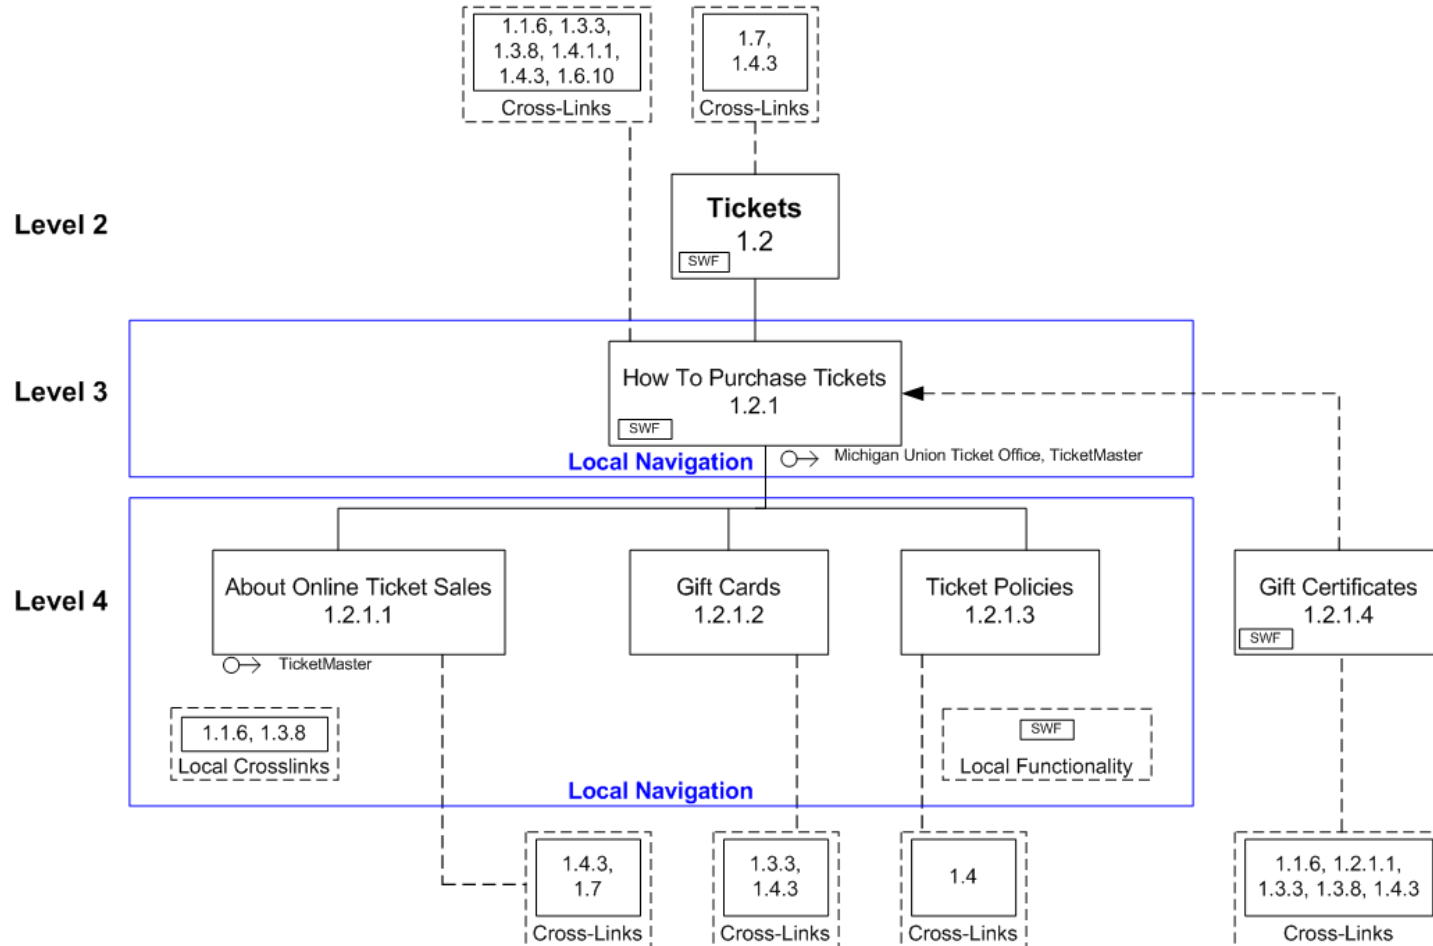

1.7 The Ark Jukebox

- 1.7.1-1.7.x songs

Note: Boldface items are global navigation.

Site Diagram

Structural/Functional Site Diagram: The Ark
 www.theark.org
 v1.0, Last Updated: 11/10/2009

Global Navigation

Structural/Functional Site Diagram: The Ark
 www.theark.org
 v1.0, Last Updated: 11/10/2009

1.1 Ark Information section

Structural/Functional Site Diagram: The Ark
 www.theark.org
 v1.0, Last Updated: 11/10/2009

1.2 Tickets section

Structural/Functional Site Diagram: The Ark
 www.theark.org
 v1.0, Last Updated: 11/10/2009

1.3 Calendar section

Structural/Functional Site Diagram: The Ark
 www.theark.org
 v1.0, Last Updated: 11/10/2009