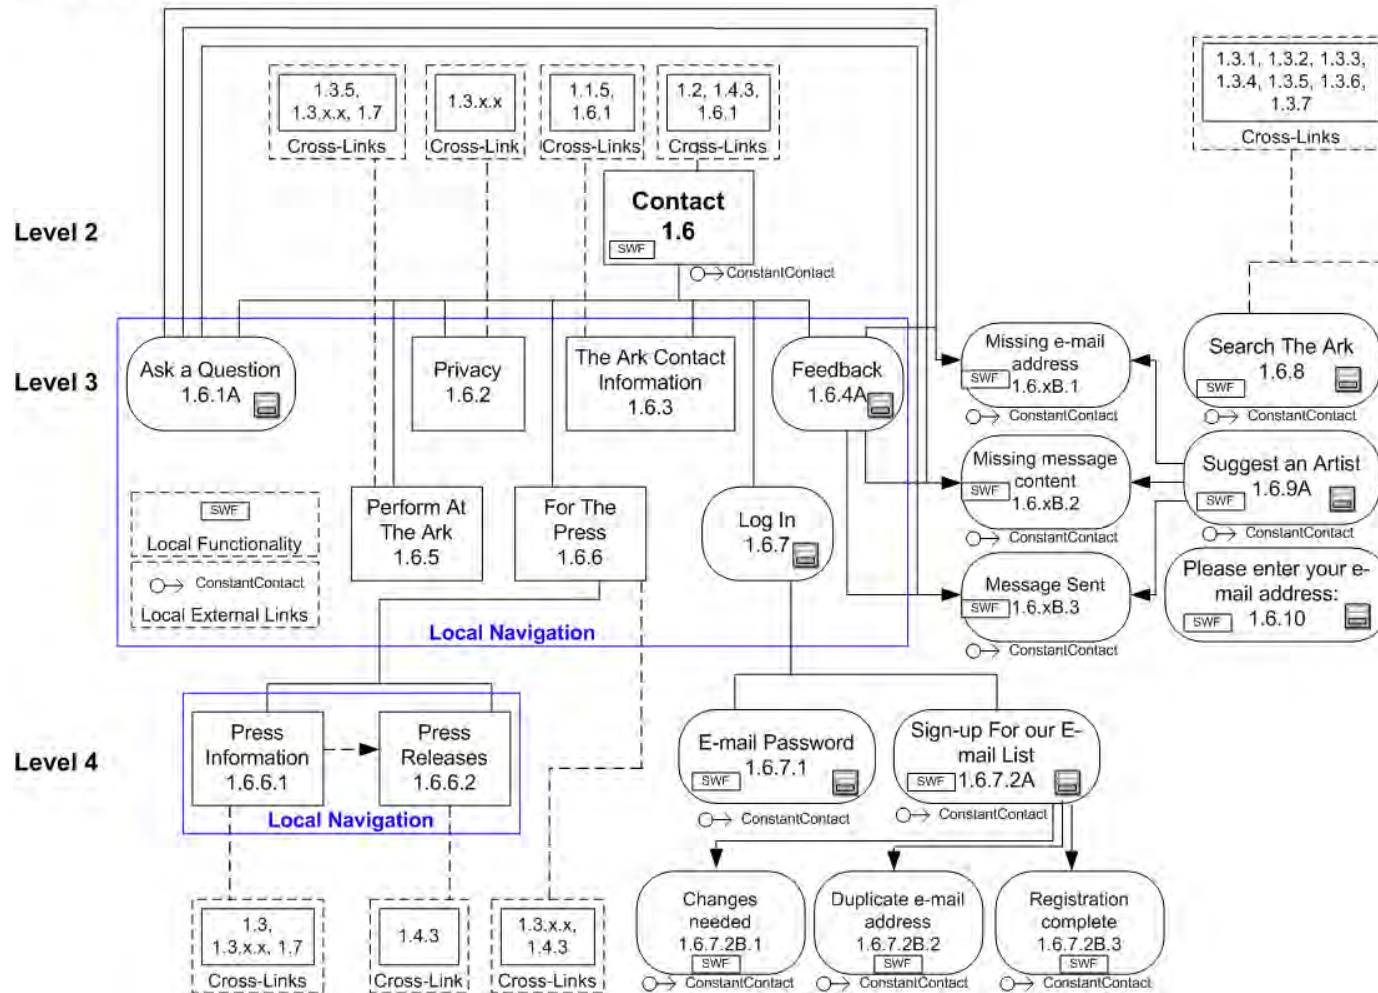

Structural/Functional Site Diagram: The Ark
 www.theark.org
 v1.0, Last Updated: 11/10/2009

1.1 Ark Information section

Structural/Functional Site Diagram: The Ark
 www.theark.org
 v1.0, Last Updated: 11/10/2009

1.2 Tickets section

Structural/Functional Site Diagram: The Ark
 www.theark.org
 v1.0, Last Updated: 11/10/2009

1.3 Calendar section

Structural/Functional Site Diagram: The Ark
 www.theark.org
 v1.0, Last Updated: 11/10/2009

1.4 Support The Ark section

Structural/Functional Site Diagram: The Ark
 www.theark.org
 v1.0, Last Updated: 11/10/2009

1.5 Events + Workshops section

Structural/Functional Site Diagram: The Ark
 www.theark.org
 v1.0, Last Updated: 11/10/2009

1.6 Contact section

Structural/Functional Site Diagram: The Ark
www.theark.org
v1.0, Last Updated: 11/10/2009

1.7 The Ark Jukebox section