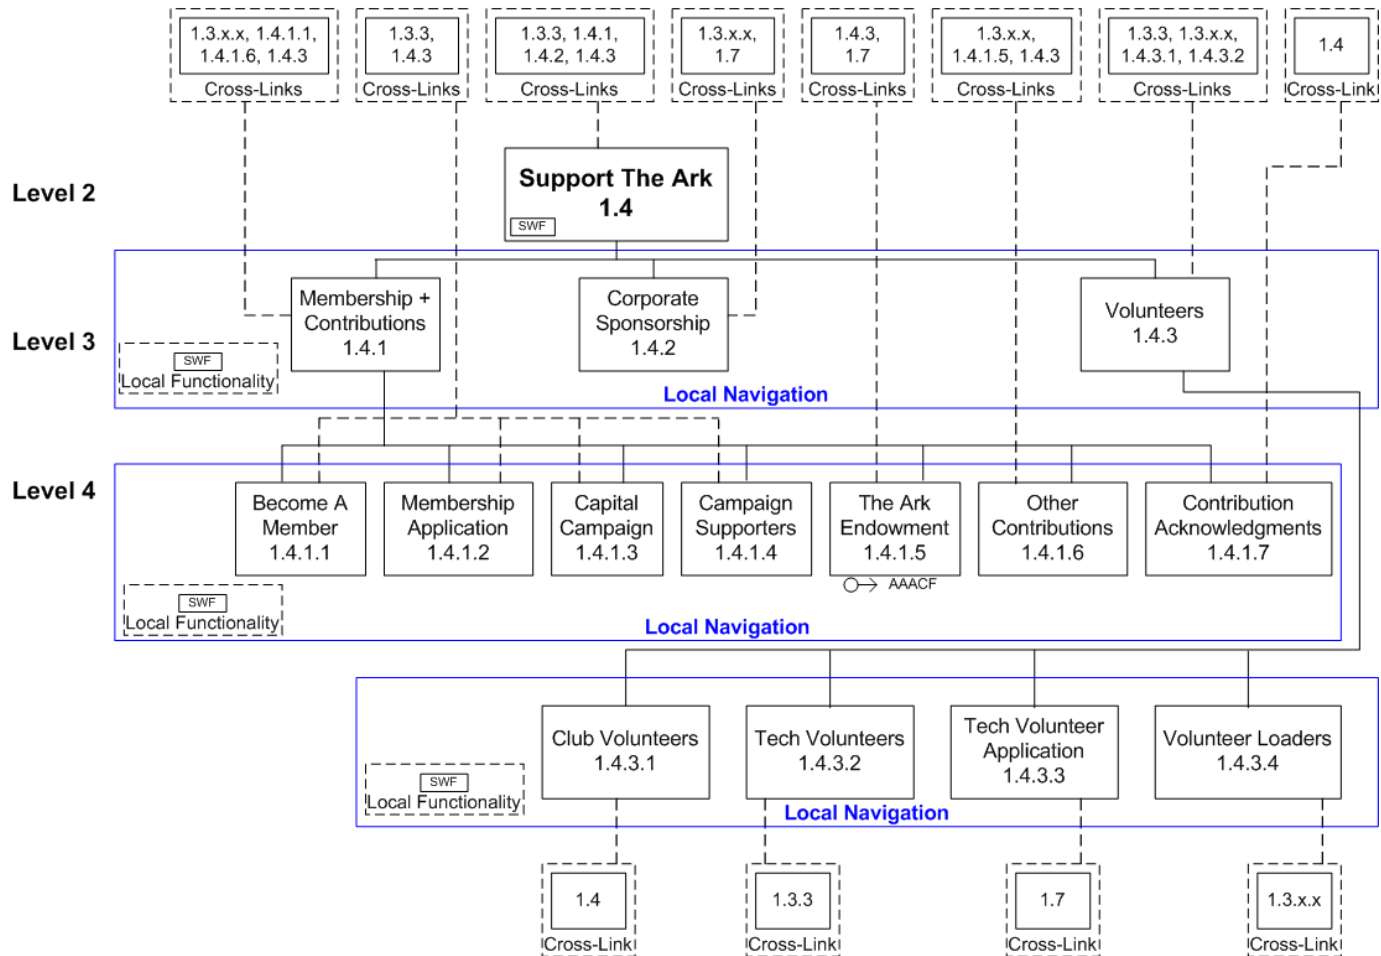

Structural/Functional Site Diagram: The Ark
 www.theark.org
 v1.0, Last Updated: 11/10/2009

1.1 Ark Information section

Structural/Functional Site Diagram: The Ark
 www.theark.org
 v1.0, Last Updated: 11/10/2009

1.2 Tickets section

Structural/Functional Site Diagram: The Ark
 www.theark.org
 v1.0, Last Updated: 11/10/2009

1.3 Calendar section

Structural/Functional Site Diagram: The Ark
 www.theark.org
 v1.0, Last Updated: 11/10/2009

1.4 Support The Ark section

Structural/Functional Site Diagram: The Ark
 www.theark.org
 v1.0, Last Updated: 11/10/2009

1.5 Events + Workshops section

Structural/Functional Site Diagram: The Ark
 www.theark.org
 v1.0, Last Updated: 11/10/2009

1.6 Contact section

Structural/Functional Site Diagram: The Ark
www.theark.org
v1.0, Last Updated: 11/10/2009

1.7 The Ark Jukebox section