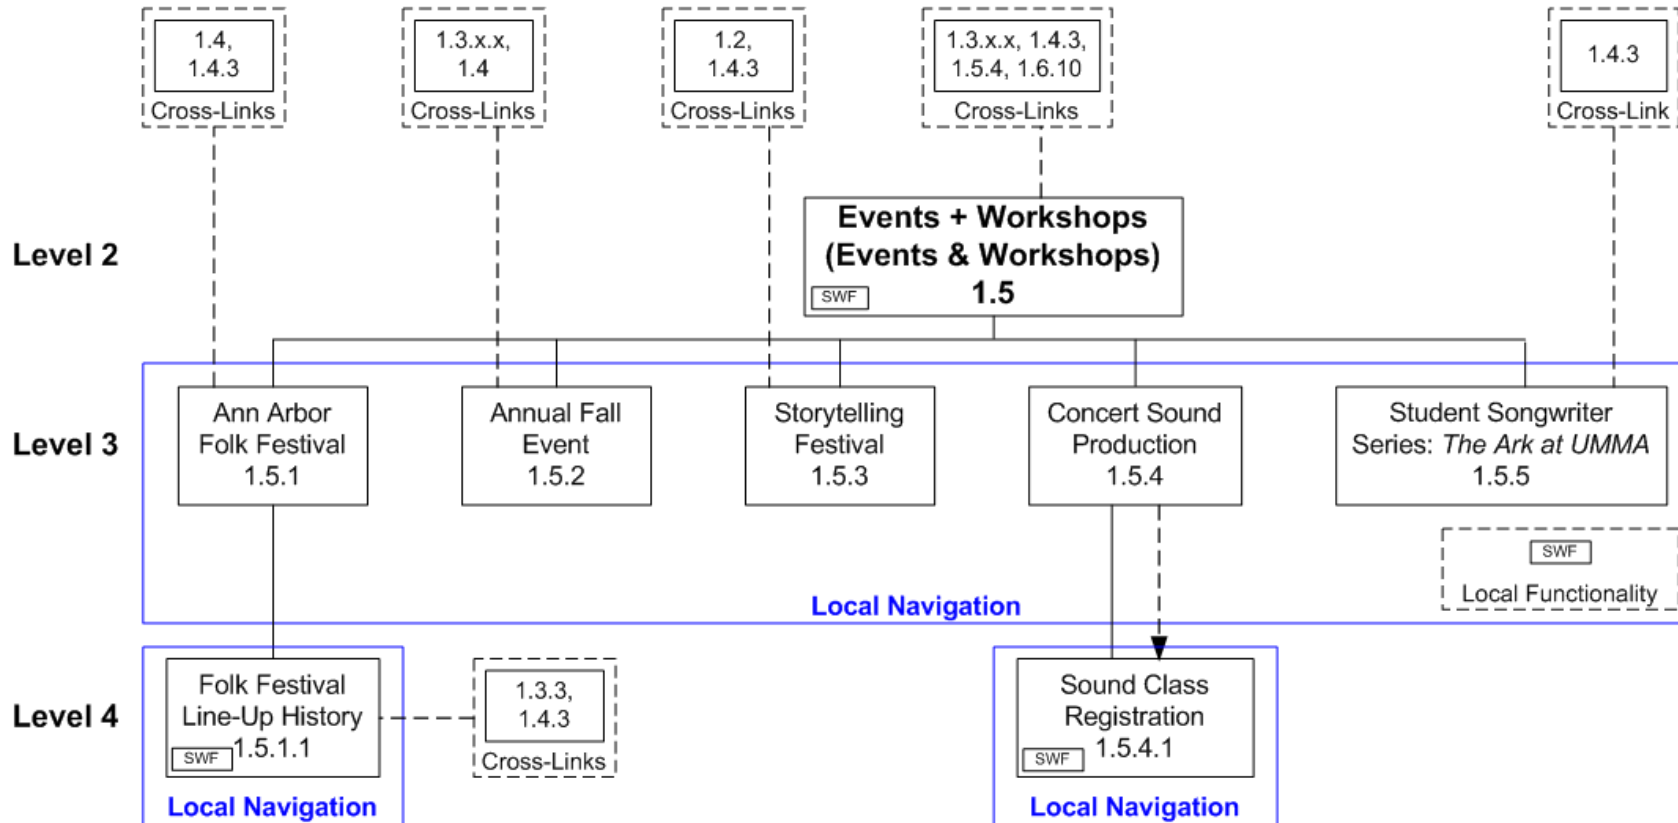

Structural/Functional Site Diagram: The Ark
 www.theark.org
 v1.0, Last Updated: 11/10/2009

1.1 Ark Information section

Structural/Functional Site Diagram: The Ark
 www.theark.org
 v1.0, Last Updated: 11/10/2009

1.2 Tickets section

Structural/Functional Site Diagram: The Ark
 www.theark.org
 v1.0, Last Updated: 11/10/2009

1.3 Calendar section

Structural/Functional Site Diagram: The Ark
 www.theark.org
 v1.0, Last Updated: 11/10/2009

1.4 Support The Ark section

Structural/Functional Site Diagram: The Ark
 www.theark.org
 v1.0, Last Updated: 11/10/2009

1.5 Events + Workshops section

Structural/Functional Site Diagram: The Ark
 www.theark.org
 v1.0, Last Updated: 11/10/2009

1.6 Contact section

Structural/Functional Site Diagram: The Ark
www.theark.org
v1.0, Last Updated: 11/10/2009

1.7 The Ark Jukebox section